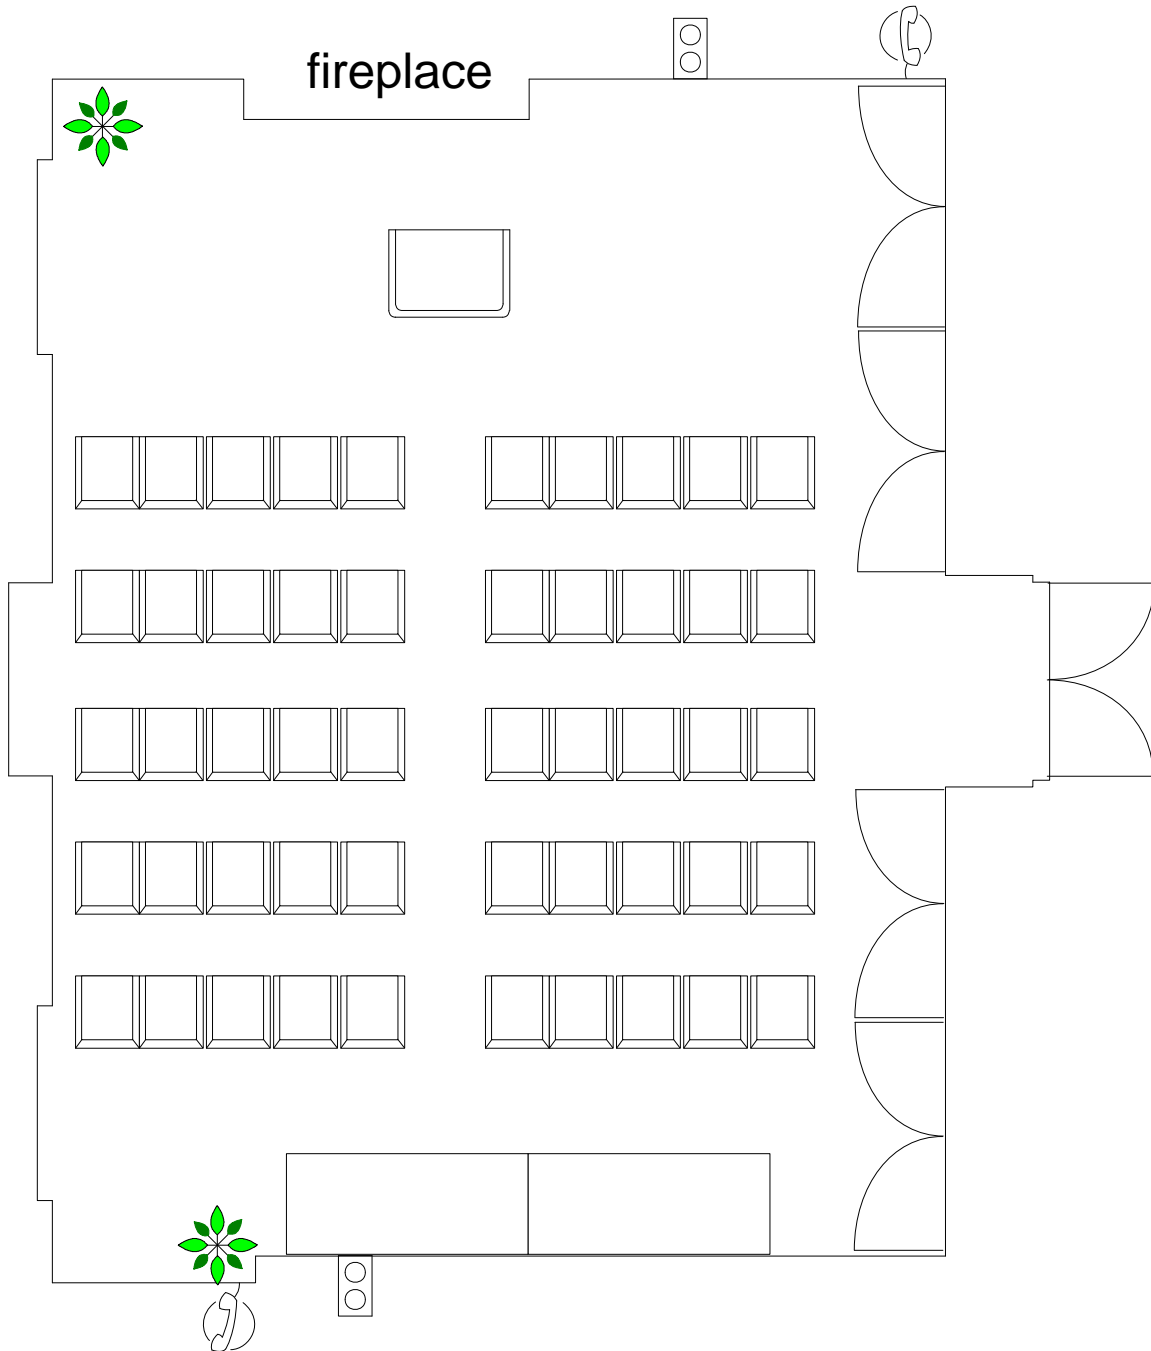

Ella Weed Room

Lecture Capacity: 50

120TH STREET

Set-Up Notes:

- 50 Ella Weed Room chairs, lecture-style facing the fireplace.
- Standing lectern in front of the fireplace.
- 2 gray Ella Weed Room tables along the west wall.